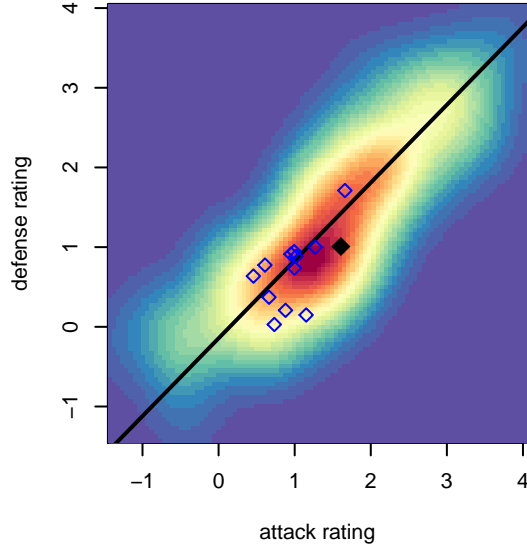

**attack and defense rating
relative to others at age
and all opponents in last 13 months**