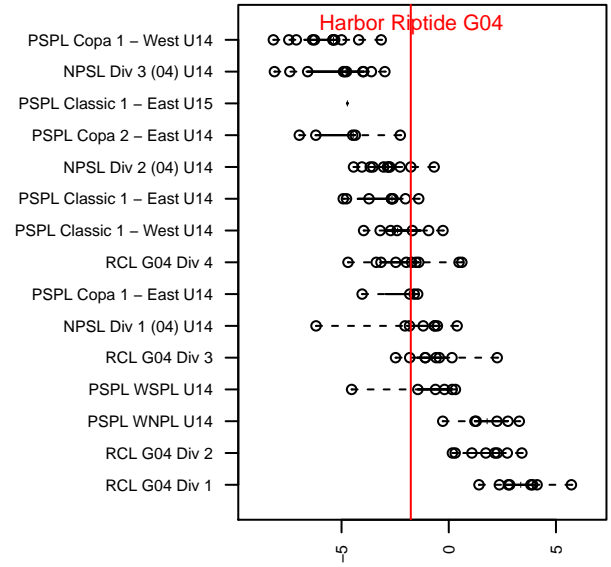

**attack and defense rating
relative to others at age
and all opponents in last 13 months**