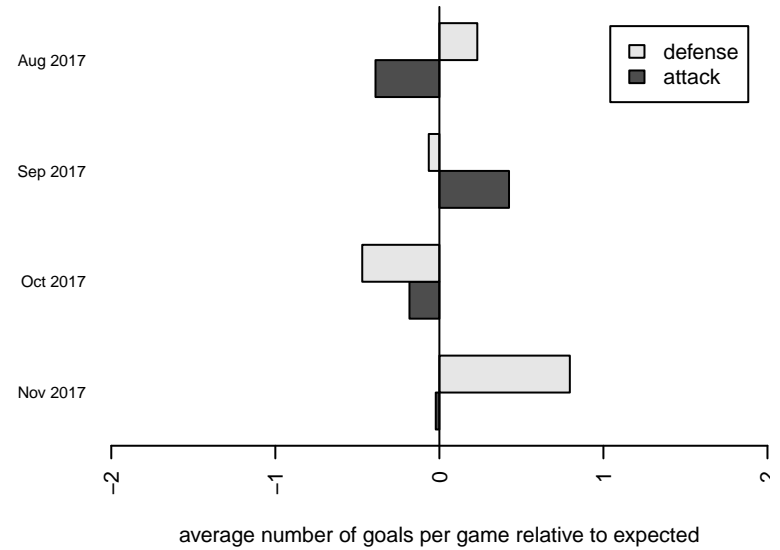

Performance relative to 13 month average