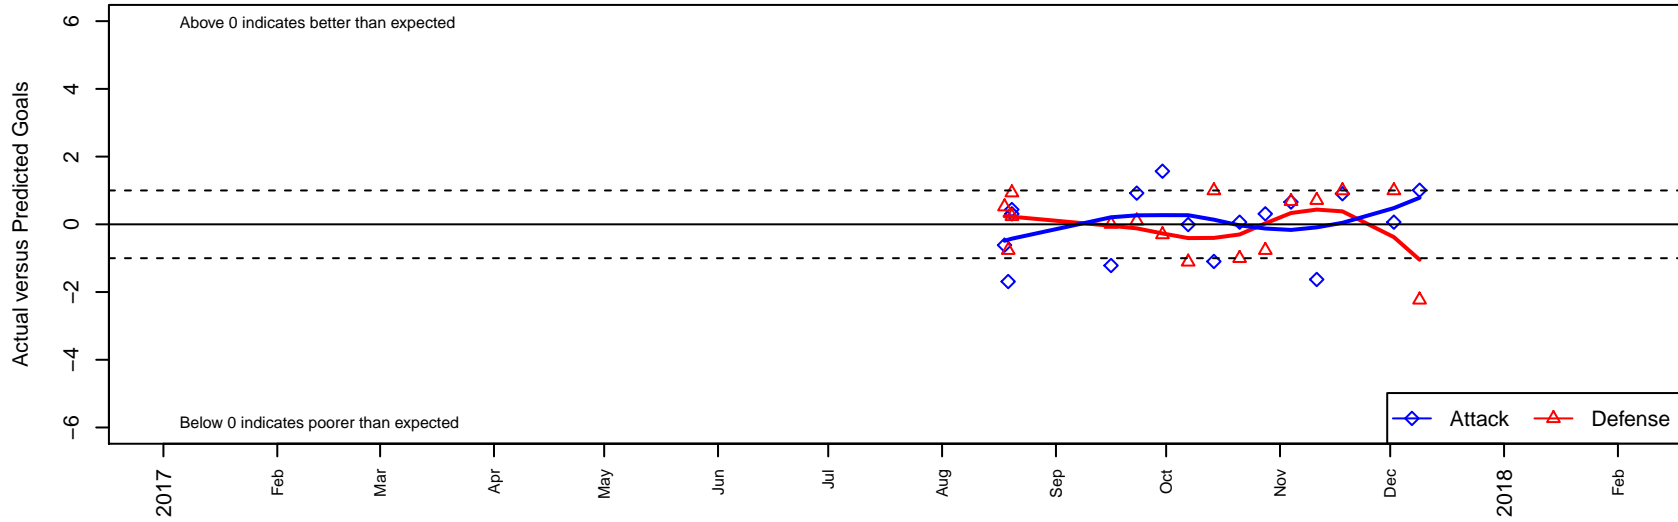

# Harbor Riptide G04

Harbor FC  
Gig Harbor, WA  
G04 total strength=1177  
attack=4.99 defense=2.74  
fall league = NPSL Div 2 (04) U14

alt names used:  
Harbor Soccer Club G04 Riptide  
HSC Riptide

Venues played:  
2017 Xtreme Cup GU14  
2017 NPSL Division 2 (04) U14

**Harbor Riptide G04**  
Dots are actual minus expected GF (blue circles) and GA (red triangles).  
Blue line is smoothed change in attack strength. Red is smoothed change in defense strength.

**attack and defense variance (black dot)  
relative to other teams  
and top 10 in region**