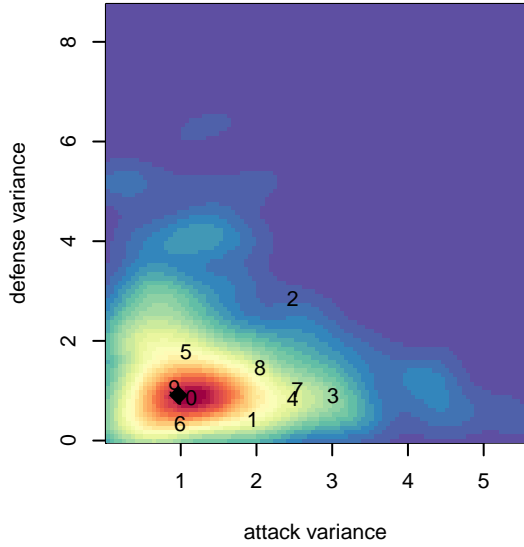

# Harbor Riptide G04

Harbor FC  
Gig Harbor, WA  
G04 total strength=1177  
attack=4.99 defense=2.74  
fall league = NPSL Div 2 (04) U14

alt names used:  
Harbor Soccer Club G04 Riptide  
HSC Riptide

Venues played:  
2017 Xtreme Cup GU14  
2017 NPSL Division 2 (04) U14

**Harbor Riptide G04**  
Dots are actual minus expected GF (blue circles) and GA (red triangles).  
Blue line is smoothed change in attack strength. Red is smoothed change in defense strength.

**attack and defense variance (black dot)  
relative to other teams  
and top 10 in region**